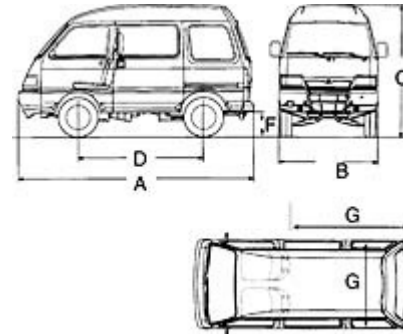

## DIMENSIONS AND FEATURES

total no. of seats	4
number of doors	5
length A (mm)	3.370
widt B (mm)	1.395
height C (mm)	1.870
wheelbase D (mm)	1.810
load volume (m <sup>3</sup> )	3/1,4
loading height from the ground F (mm)	540
size of the loading floor/deck G (mm)	1.270x1.760
payload* (Kg)	560

## PERFORMANCES

	PETROL	DIESEL
displacement	1.300	1.400
max speed (Kmph)	130	110
max power (kw at rpm)	48/4.800	28/4.300
fuel injection system	Indirect Multipoint Injection	Indirect Injection
fuel consumption (l/100 Km) at a constant 90 Km/h and full loaded	8,3	7,4
wheel drive	Direct to rear wheels	
transmission gear	5 synchro gears + reverse	
cooling system	Liquid (water + glycol)	
tyres	155 R 8PR	
front brakes	Disc diam. 210 mm	
rear brakes	Drum Diam. 200 mm	
fuel tank (L)	35	
max ground weight (Kg)	1.550	
trailing mass (Kg)	600	
payload (Kg)	560	565